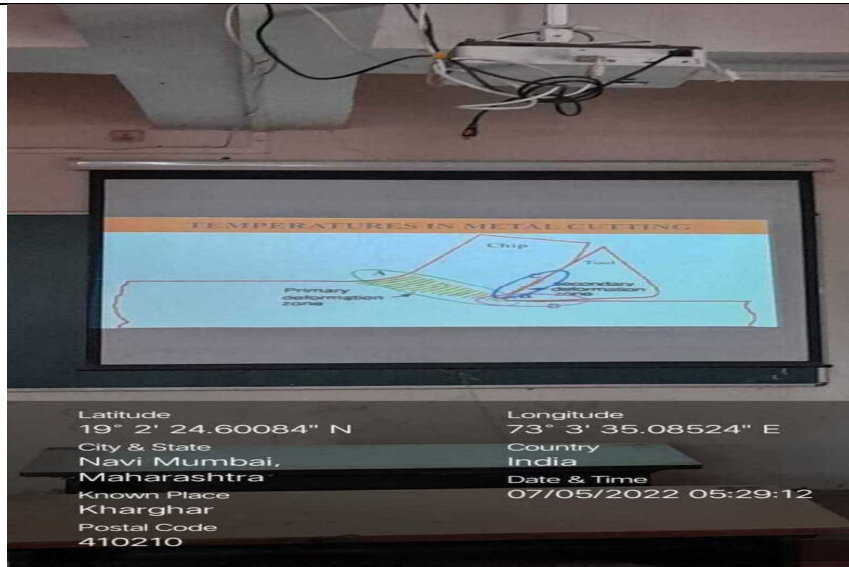

a (Saraswati Education Society) endeavor
(Approved by AICTE, Reeg. by Maharashtra Govt. DTE, Affiliated to Mumbai University
An ISO 9001-2008 Certified Institute

Automobile Engg Classroom-1

Automobile Engg Classroom-1