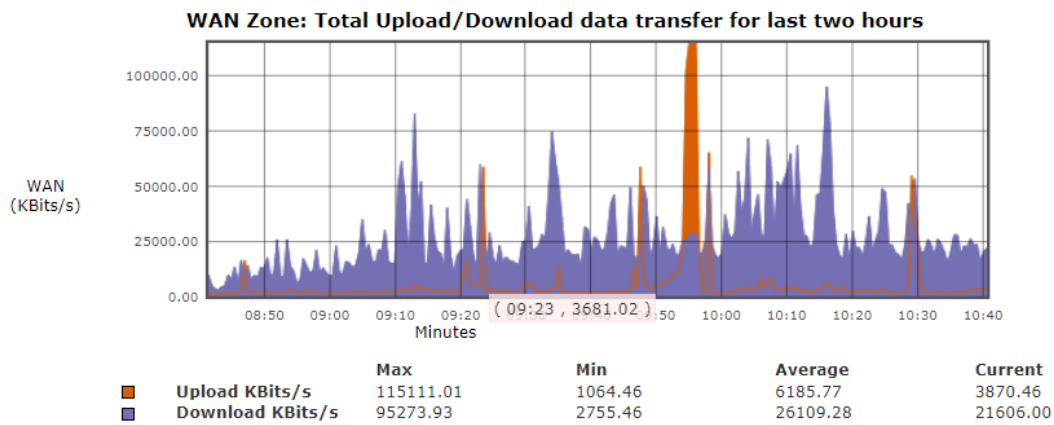

4.3.3 Available bandwidth of internet connection in the Institution (Lease line)

Response: ≥ 100 MBPS

Speedtest Results Summary:

- Result ID: 12845446861
- PING: 2 ms
- DOWNLOAD: 108.48 Mbps
- UPLOAD: 108.66 Mbps
- Connections: Multi
- Server: Jio, Navi Mumbai
- IP: 115.243.79.130

Advertisements:

- ETERNIA: INFINITE EXPERIENCES AT THE FINEST 2&3 BED HOMES IN THANE. STARTING AT ₹ 1.15 CR*
- KALPATARU PARKCITY: INFINITE EXPERIENCES AT THE FINEST 2&3 BED HOMES IN THANE. STARTING AT ₹ 1.15 CR*