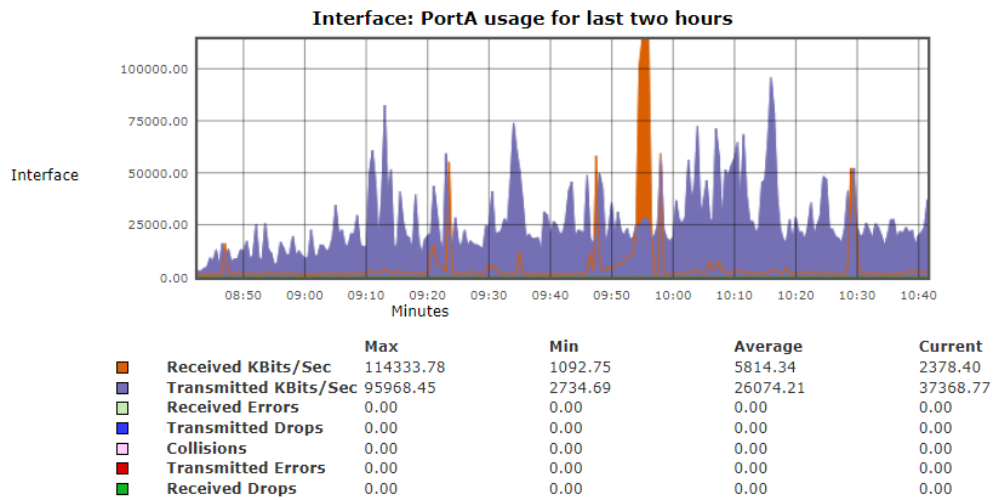

4.3.3 Available bandwidth of internet connection in the Institution (Lease line)

Response: ≥ 100 MBPS

Speedtest Results Summary:

- Result ID: 12845446861
- PING: 2 ms
- DOWNLOAD: 108.48 Mbps
- UPLOAD: 108.66 Mbps
- Connections: Multi
- Server: Jio, Navi Mumbai
- IP: 115.243.79.130

Advertisements:

- ETERNIA: INFINITE EXPERIENCES AT THE FINEST 2&3 BED HOMES IN THANE. STARTING AT ₹ 1.15 CR*
- KALPATARU PARKCITY: INFINITE EXPERIENCES AT THE FINEST 2&3 BED HOMES IN THANE. STARTING AT ₹ 1.15 CR*